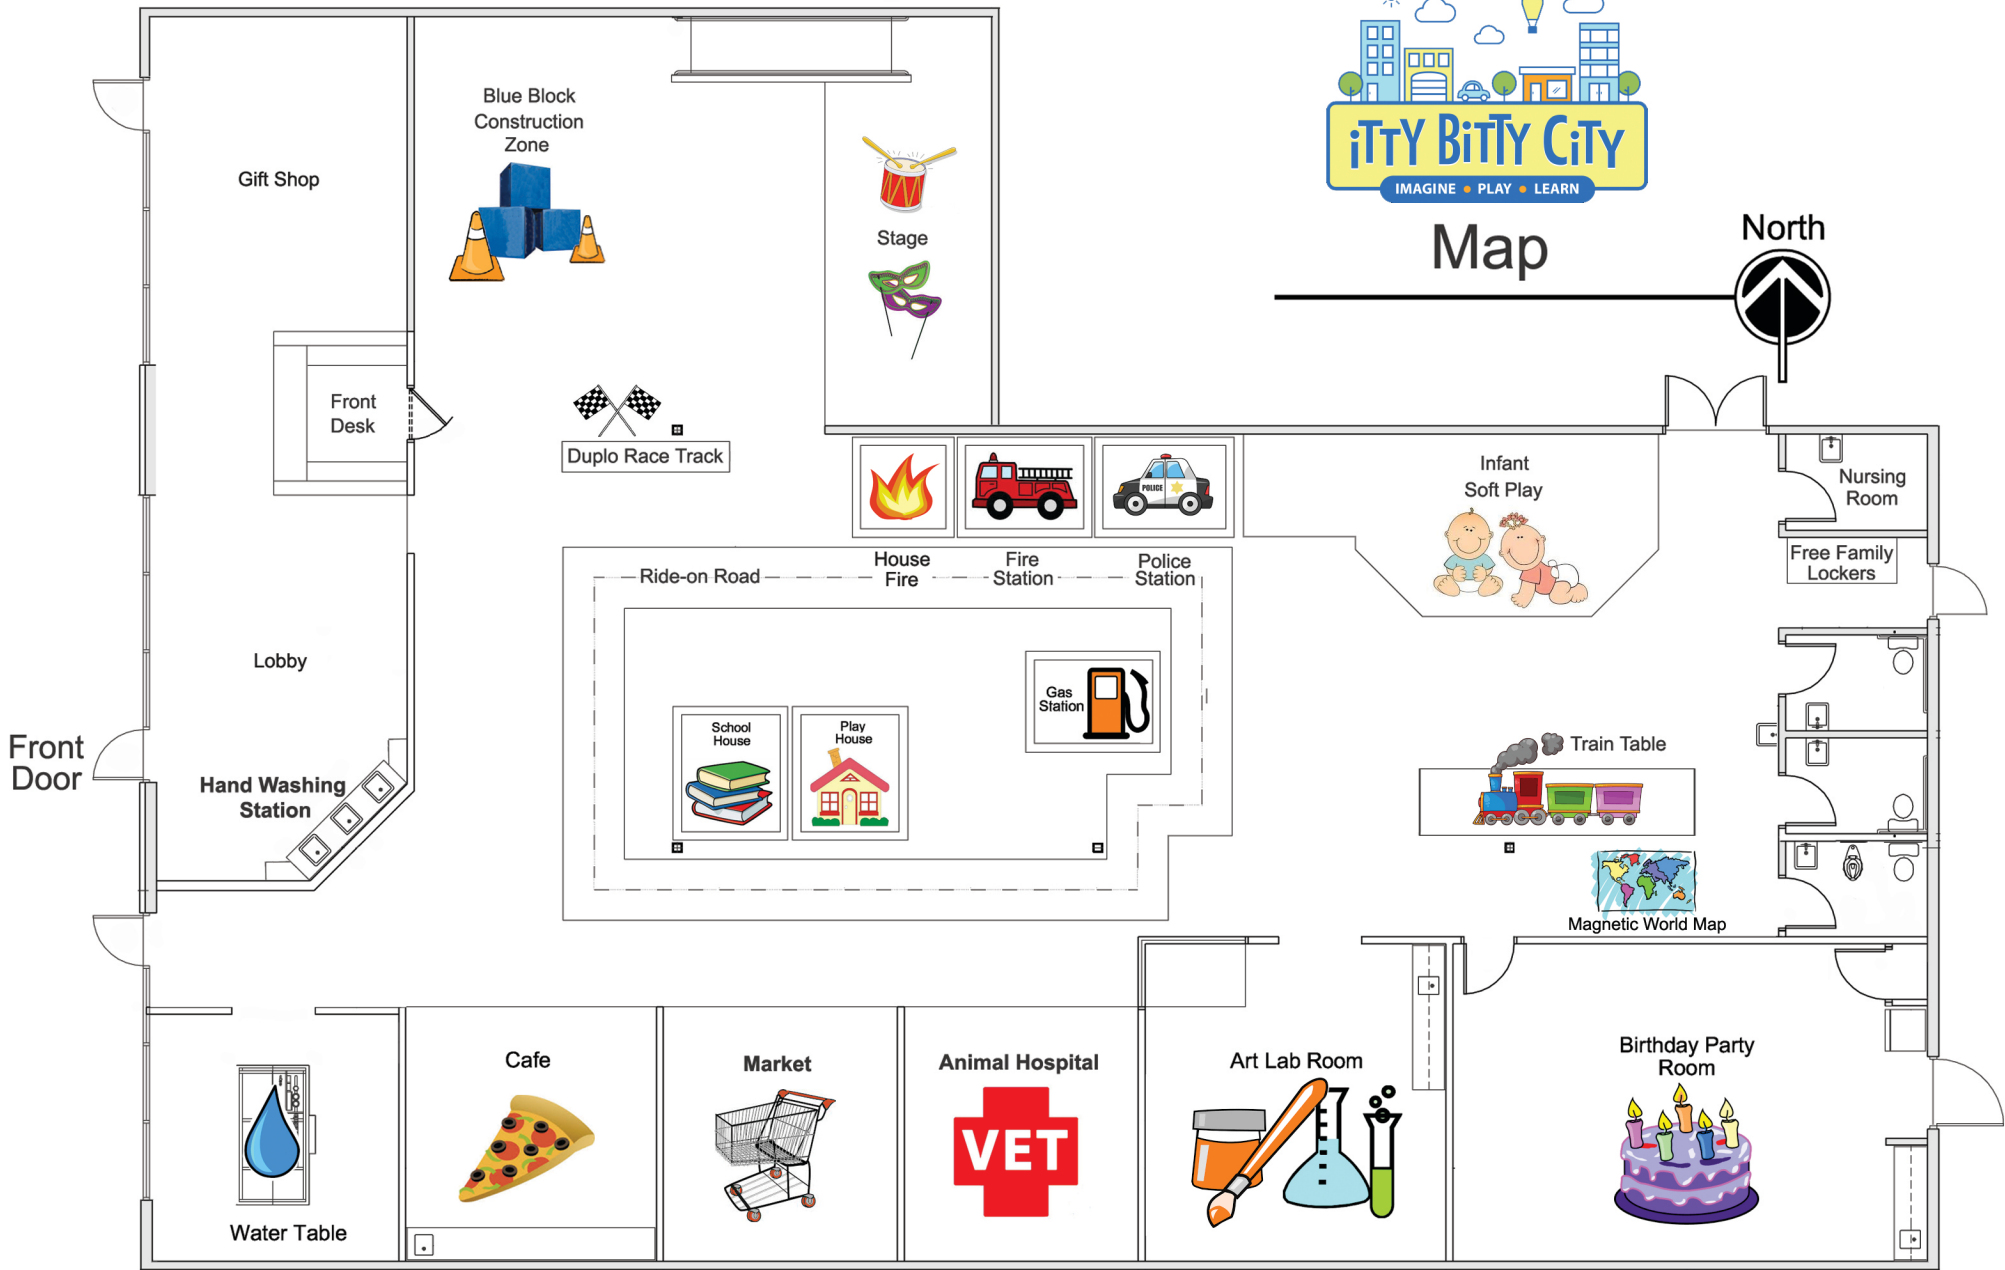

# Map

Front Door

Gift Shop

Blue Block Construction Zone

Stage

Front Desk

Duplo Race Track

Infant Soft Play

Nursing Room

Free Family Lockers

Lobby

Hand Washing Station

Ride-on Road

House Fire

Fire Station

Police Station

School House

Play House

Gas Station

Train Table

Magnetic World Map

Water Table

Cafe

Market

Animal Hospital

Art Lab Room

Birthday Party Room